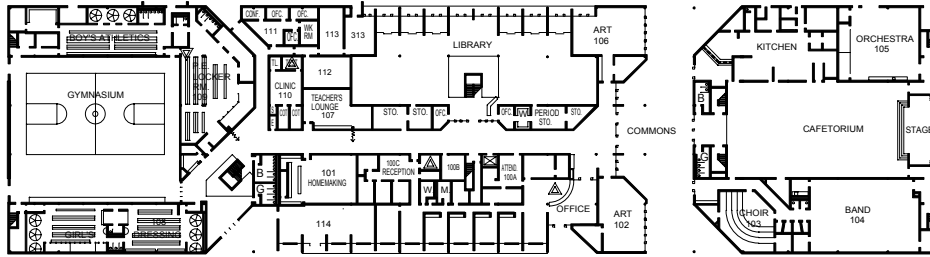

STRACK INT. SCHOOL

KLEIN IND. SCHOOL DISTRICT

FLOOR PLAN
 SCALE: NTS
 DRWN. BY: CD
 Edited By: RF

DATE: 6-5-03
 DATE: 11-18-03

SECOND FLOOR PLAN

FIRST FLOOR PLAN

← KUYKENDAHL STREET →