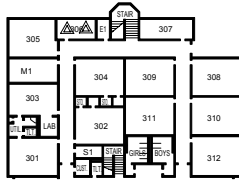

STRACK INT. SCHOOL

KLEIN IND. SCHOOL DISTRICT

FLOOR PLAN
 SCALE: NTS
 DRWN. BY: CD
 Edited By: RF

DATE: 6-5-03
 DATE: 11-18-03

SECOND FLOOR PLAN

FIRST FLOOR PLAN

← KUYKENDAHL STREET →