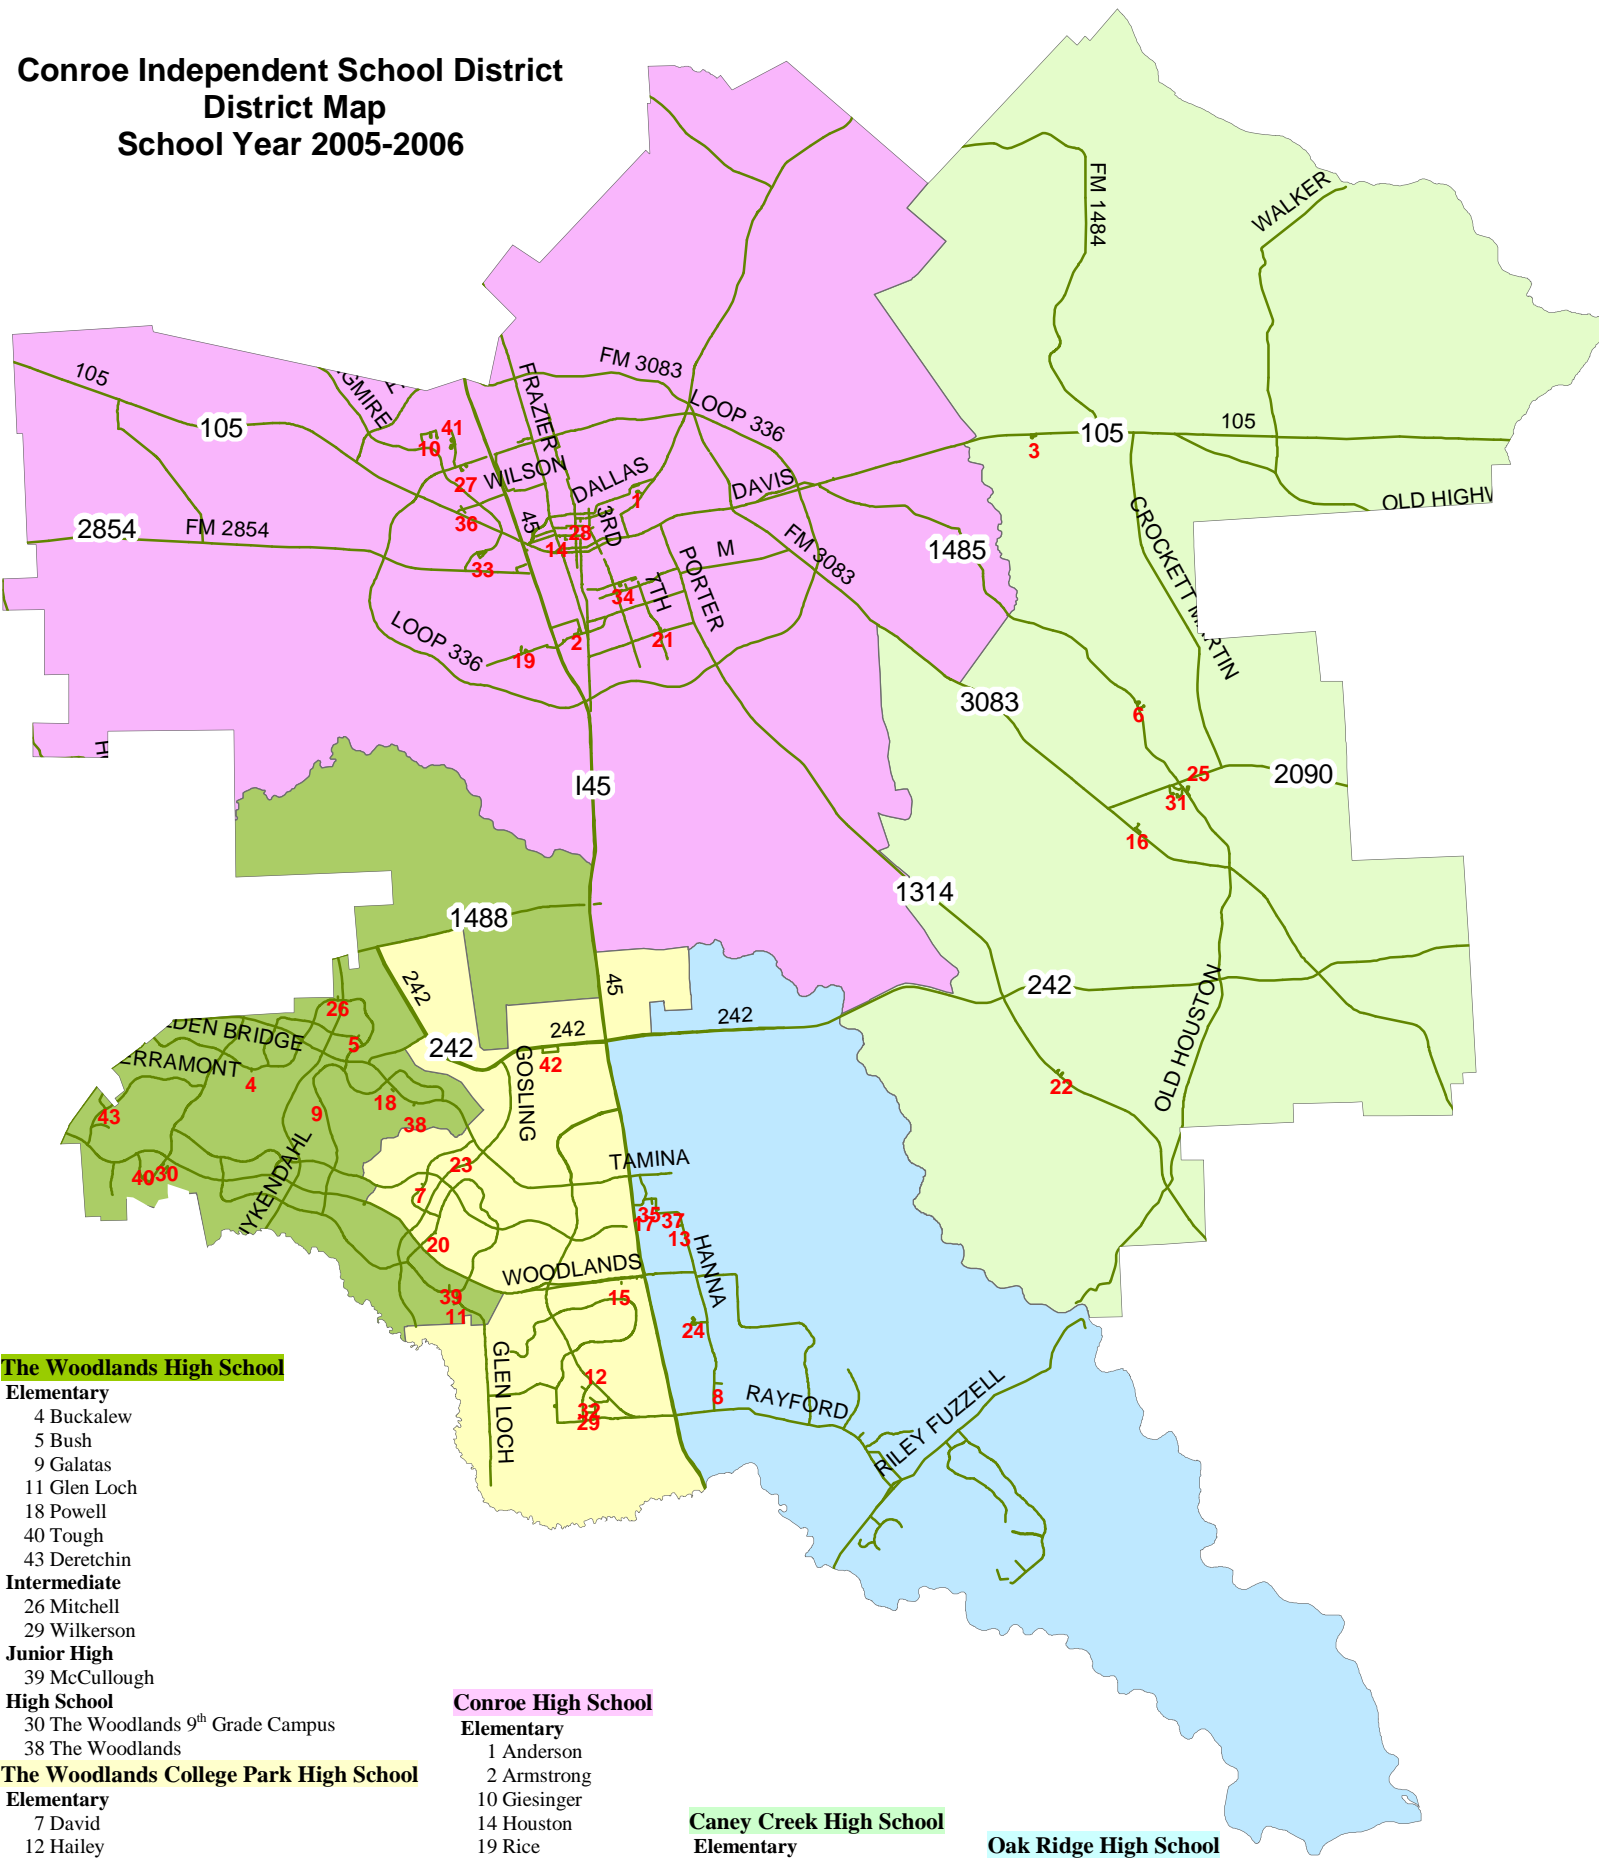

**Conroe Independent School District
District Map
School Year 2005-2006**

The Woodlands High School

Elementary

- 4 Buckalew
- 5 Bush
- 9 Galatas
- 11 Glen Loch
- 18 Powell
- 40 Tough
- 43 Deretchin

Intermediate

- 26 Mitchell
- 29 Wilkerson

Junior High

- 39 McCullough

High School

- 30 The Woodlands 9th Grade Campus
- 38 The Woodlands

The Woodlands College Park High School

Elementary

- 7 David
- 12 Hailey
- 15 Lamar
- 18 Powell
- 20 Ride